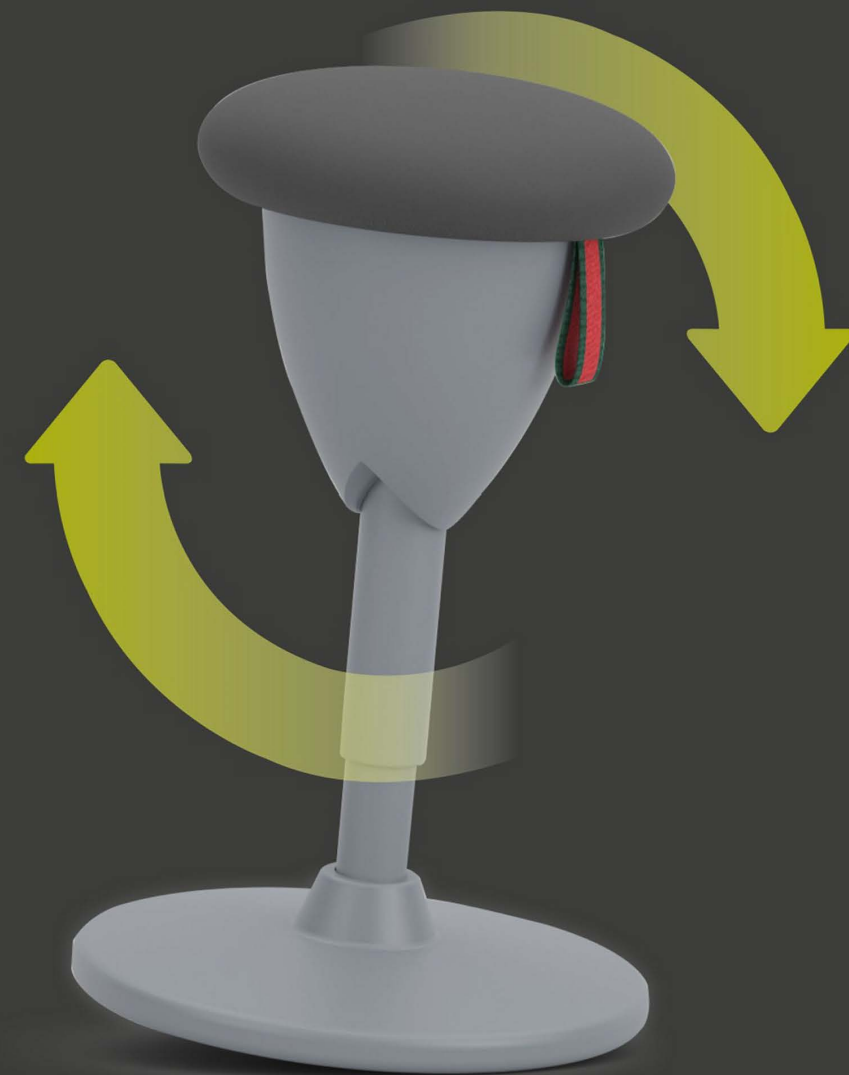

P I N E C O N E
CONCISE DECENT

vaseat®

C O N C I S E D E C E N T

F1
橡果椅
A C O R N C H A I R

The Pine cone chair can bring you a different dynamic experience in your daily work
Whether you use it for a long time or sit in a comfortable position, you can ride comfortably.

The unique elastic seat solution of the Pine Cone Chair can promote exercise and health, has a high degree of freedom, and can be adjusted in height (450–630 mm) to meet more types of scenes.

Pine cone chair —

CREATE FASHION-CHAIR SPACE

Resilient Seat Solutions Promote Movement and Health
Junior version for children in elementary school (height
infinitely adjustable between 375 and 490 mm)

www.resilientseat.com

F1-02

708 VASEAT

02 VASEAT

SUSTAINABILITY

WE TAKE RESPONSIBILITY

The Pine Cone chair can bring you a different dynamic experience in daily work, whether it is used for a long time or sitting comfortably, it can provide a flexible sitting feeling in chatting, seminars, meetings or brainstorming sessions. A variety of colorful cushions will add color to a space, but their flexibility of use and colorful designs are equally inspiring.