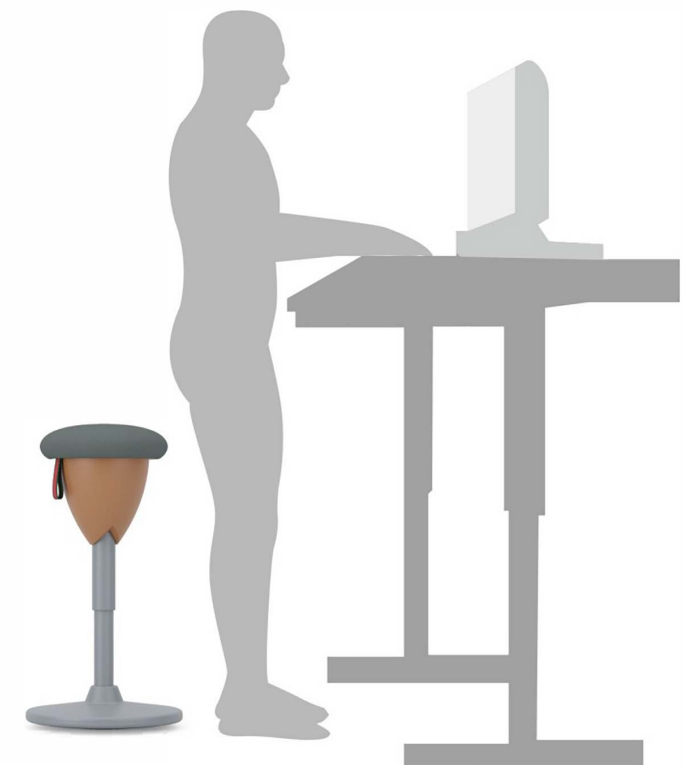

P I N E C O N E
CONCISE DECENT

vaseat®

C O N C I S E D E C E N T

F1
橡果椅
A C O R N C H A I R

The Pine cone chair can bring you a different dynamic experience in your daily work
Whether you use it for a long time or sit in a comfortable position, you can ride comfortably.

Provides flexible seating during chats, seminars, conferences or brainstorming sessions.

A variety of colorful cushions will add luster to the space,

Its flexibility of use and colorful design are equally inspiring

The unique elastic seat solution of the Pine Cone Chair can promote exercise and health, has a high degree of freedom, and can be adjusted in height (450–630 mm) to meet more types of scenes.

Pine cone chair —

F1-02

708 VASEAT

02 VASEAT

SUSTAINABILITY

WE TAKE RESPONSIBILITY

The Pine Cone chair can bring you a different dynamic experience in daily work, whether it is used for a long time or sitting comfortably, it can provide a flexible sitting feeling in chatting, seminars, meetings or brainstorming sessions. A variety of colorful cushions will add color to a space, but their flexibility of use and colorful designs are equally inspiring.