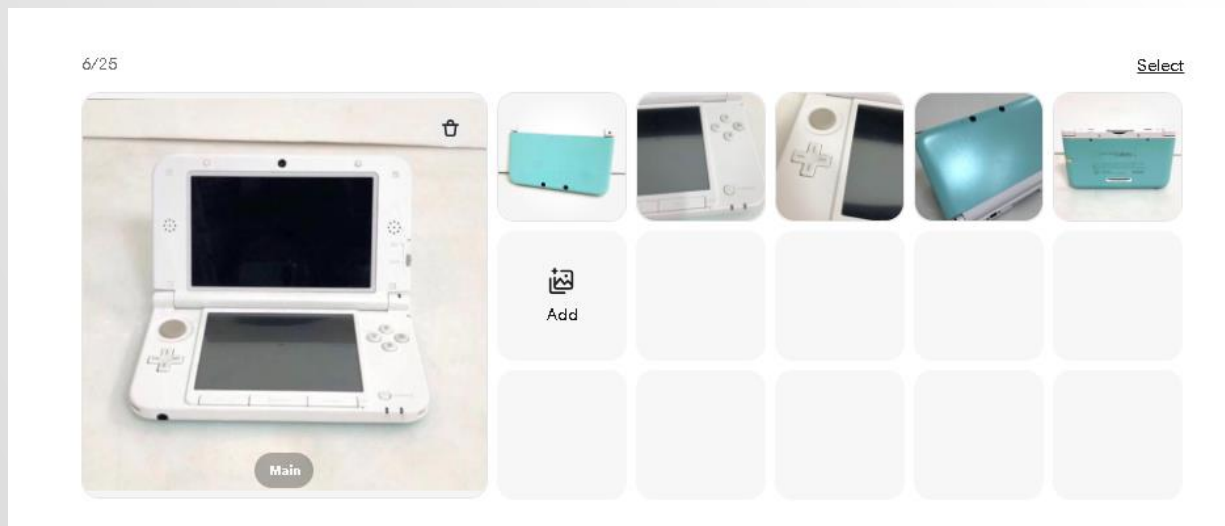

- ・ このマークを押すと