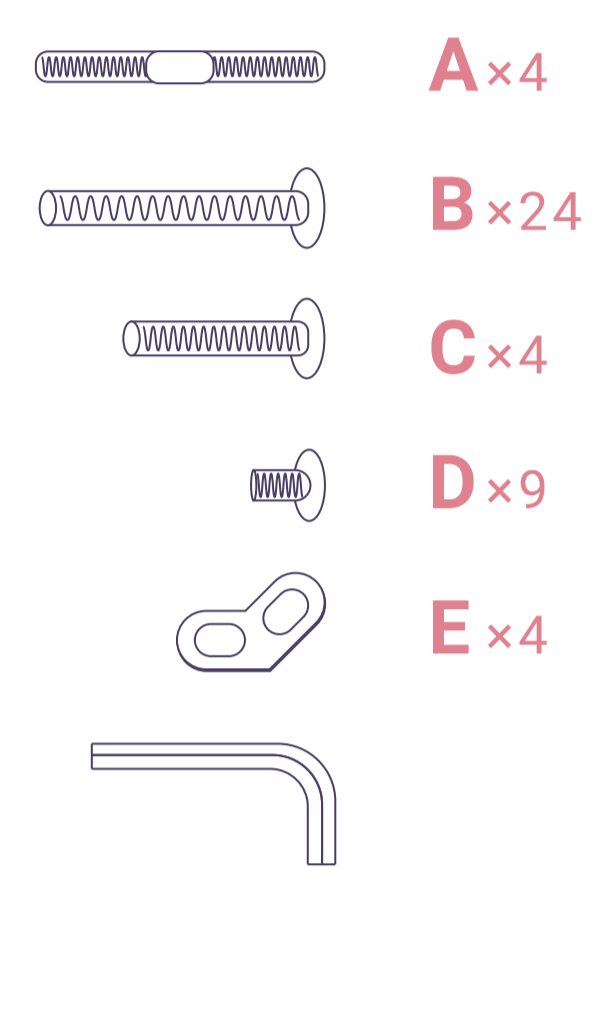

### READ BEFORE YOU START

Please identify and sort all components shown below. For any issues during installation, please ask for assistance at [service@happyandpolly.com](mailto:service@happyandpolly.com) or check our YouTube Channel [https://www.youtube.com/channel/UCbPD98rZ-jOYrTCQA\\_0eNLg](https://www.youtube.com/channel/UCbPD98rZ-jOYrTCQA_0eNLg).

### SAFETY GUIDELINES TO PREVENT INJURIES

- This cat tree is intended for CATS, not to be sat on by human babies.
- Care should be taken when unpacking the product.
- Keep small objects away from children and pets.
- Follow instructions accordingly, make sure all steps are accomplished.
- NEVER climb, shake, step on, or hang on the product.
- Keep the cat tree indoors and away from direct sunlight or damp areas.
- Always operate this cat tree on a flat, level, and stable surface.
- Examine the cat tree frequently for damaged, missing, or loose parts.
- Discard if the cat tree is torn or damaged.
- Contact our customer service for any damaged parts within two months.

### IMPORTANT

- Please identify and sort all components shown below.
- All pictures shown are for illustration purposes only. The actual cat tree may vary due to product enhancement.